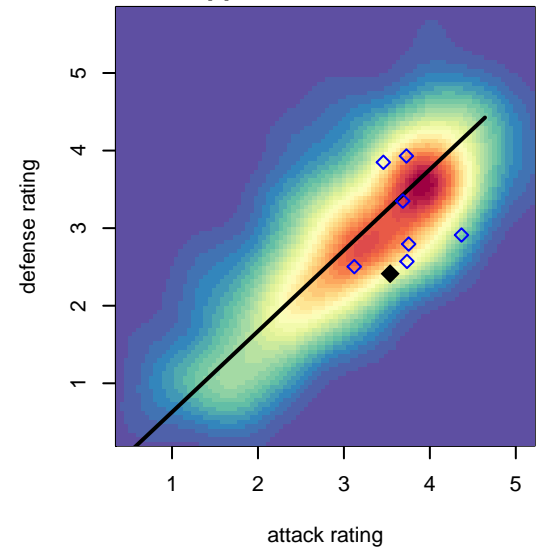

San Diego Surf SC Academy Select B00

San Diego SC
 San Diego, CAS
 B00 total strength=1658
 attack=34.39 defense=11.16
 fall league = SCDL FI1 U17
 notes= Rogers 2016

alt names used:
 SD SURF ACADEMY (ROGERS) 2000 (CAS)
 San Diego Surf Academy Boys Select 2000
 San Diego Surf Academy Boys (Rogers) 2000

Venues played:
 2016 Surf Cup White U17
 2016 SCDL FI1 U17

San Diego Surf SC Academy Select B00
 Dots are actual minus expected GF (blue circles) and GA (red triangles).
 Blue line is smoothed change in attack strength. Red is smoothed change in defense strength.

attack and defense variance (black dot)
relative to other teams
and top 10 in region

attack and defense rating
relative to others at age
and all opponents in last 13 months

attack and defense rating
relative to others at age
and all opponents in last 13 months

Performance relative to 13 month average

Performance relative to 13 month average

Distribution of opponents
 Red = Lose zone, Blue = Win zone, Green = Even
 Black line separates win/lose zones

lot. A=Neither has attack advantage, B=Opponent has both attack and defense advantage, C=Opponent has both attack and defense disadvantage, D=Both have