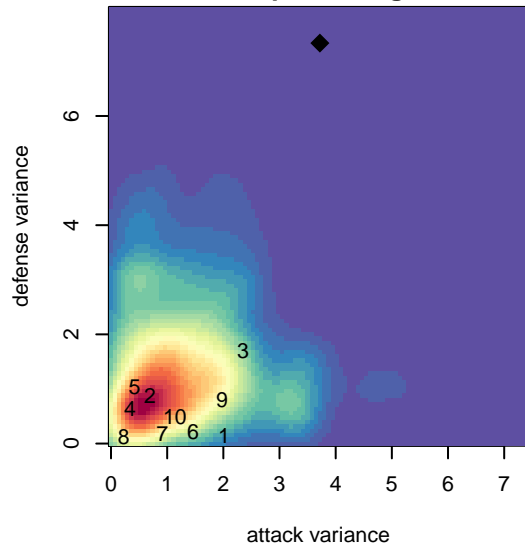

San Diego Surf SC Academy Select B00

San Diego SC
 San Diego, CAS
 B00 total strength=1658
 attack=34.39 defense=11.16
 fall league = SCDL FI1 U17
 notes= Rogers 2016

alt names used:
 SD SURF ACADEMY (ROGERS) 2000 (CAS)
 San Diego Surf Academy Boys Select 2000
 San Diego Surf Academy Boys (Rogers) 2000

Venues played:
 2016 Surf Cup White U17
 2016 SCDL FI1 U17

San Diego Surf SC Academy Select B00
 Dots are actual minus expected GF (blue circles) and GA (red triangles).
 Blue line is smoothed change in attack strength. Red is smoothed change in defense strength.

attack and defense variance (black dot)
relative to other teams
and top 10 in region

attack and defense rating
relative to others at age
and all opponents in last 13 months

attack and defense rating
relative to others at age
and all opponents in last 13 months

Performance relative to 13 month average

Performance relative to 13 month average

Distribution of opponents
 Red = Lose zone, Blue = Win zone, Green = Even
 Black line separates win/lose zones

lot. A=Neither has attack advantage, B=Opponent has both attack and defense advantage, C=Opponent has both attack and defense disadvantage, D=Both have