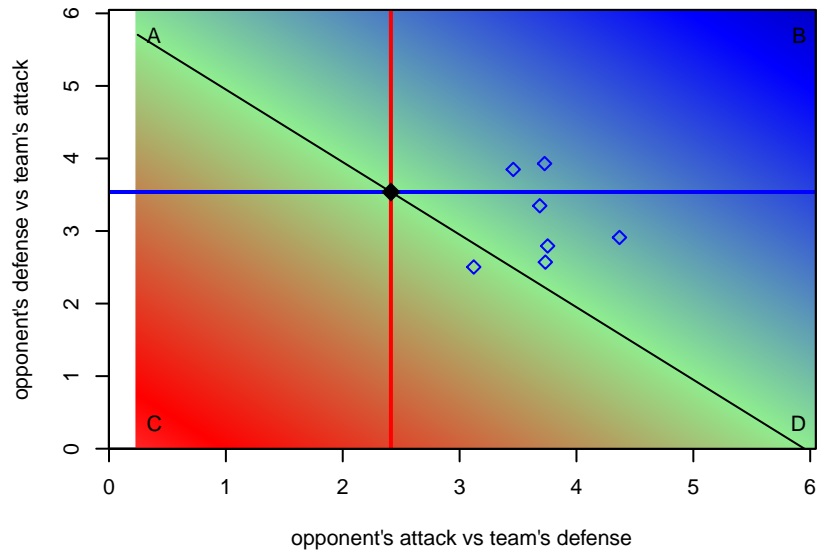

San Diego Surf SC Academy Select B00

San Diego SC
 San Diego, CAS
 B00 total strength=1658
 attack=34.39 defense=11.16
 fall league = SCDL FI1 U17
 notes= Rogers 2016

alt names used:
 SD SURF ACADEMY (ROGERS) 2000 (CAS)
 San Diego Surf Academy Boys Select 2000
 San Diego Surf Academy Boys (Rogers) 2000

Venues played:
 2016 Surf Cup White U17
 2016 SCDL FI1 U17

San Diego Surf SC Academy Select B00
 Dots are actual minus expected GF (blue circles) and GA (red triangles).
 Blue line is smoothed change in attack strength. Red is smoothed change in defense strength.

attack and defense variance (black dot)
relative to other teams
and top 10 in region

attack and defense rating
relative to others at age
and all opponents in last 13 months

attack and defense rating
relative to others at age
and all opponents in last 13 months

Performance relative to 13 month average

Performance relative to 13 month average

Distribution of opponents
 Red = Lose zone, Blue = Win zone, Green = Even
 Black line separates win/lose zones

lot. A=Neither has attack advantage, B=Opponent has both attack and defense advantage, C=Opponent has both attack and defense disadvantage, D=Both have