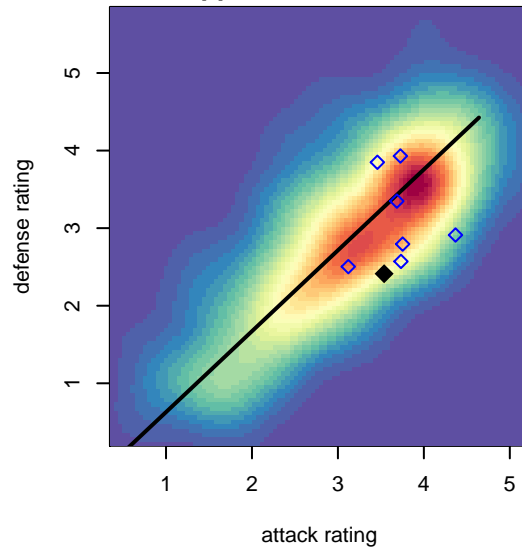

San Diego Surf SC Academy Select B00

San Diego SC
 San Diego, CAS
 B00 total strength=1658
 attack=34.39 defense=11.16
 fall league = SCDL FI1 U17
 notes= Rogers 2016

alt names used:
 SD SURF ACADEMY (ROGERS) 2000 (CAS)
 San Diego Surf Academy Boys Select 2000
 San Diego Surf Academy Boys (Rogers) 2000

Venues played:
 2016 Surf Cup White U17
 2016 SCDL FI1 U17

San Diego Surf SC Academy Select B00
 Dots are actual minus expected GF (blue circles) and GA (red triangles).
 Blue line is smoothed change in attack strength. Red is smoothed change in defense strength.

attack and defense variance (black dot)
relative to other teams
and top 10 in region

attack and defense rating
relative to others at age
and all opponents in last 13 months

attack and defense rating
relative to others at age
and all opponents in last 13 months

Performance relative to 13 month average

Performance relative to 13 month average

Distribution of opponents
 Red = Lose zone, Blue = Win zone, Green = Even
 Black line separates win/lose zones

lot. A=Neither has attack advantage, B=Opponent has both attack and defense advantage, C=Opponent has both attack and defense disadvantage, D=Both have